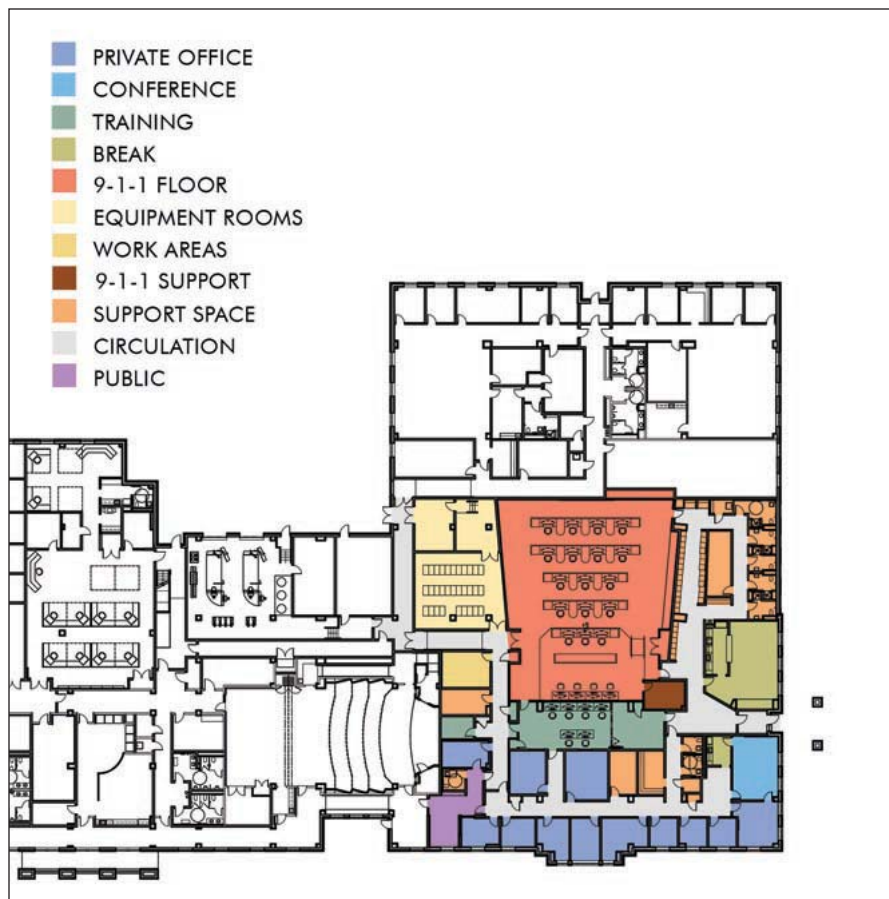

STATE OF RHODE ISLAND

New Headquarters and State E9-1-1 Center

Cranston, Rhode Island

SGA, in association with Robinson Green Beretta, Providence, RI, provided programming, planning and design services to fit-out a E9-1-1 space located within the new Rhode Island State Police Headquarters facility. The new 16,000 SF E9-1-1 center accommodates 18 positions with room to expand for an additional four positions. The center has fully redundant HVAC and electrical systems and acts as the 9-1-1 PSAP for the State of Rhode Island.