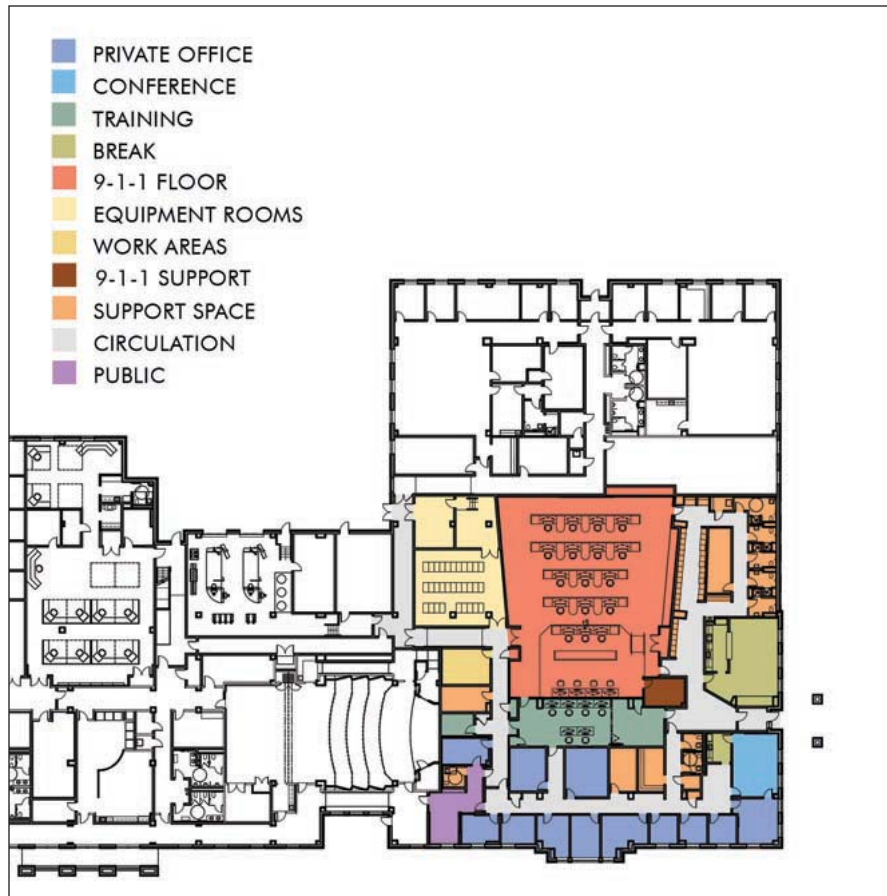

STATE OF RHODE ISLAND

New Headquarters and State E9-1-1 Center

Cranston, Rhode Island

SGA, in association with Robinson Green Beretta, provides programming, planning and design services to fit-out a E9-1-1 space located within the new Rhode Island State Police Headquarters facility. The new 16,000 SF E9-1-1 center accommodates 18 positions with room to expand for an additional four positions. The center has fully redundant HVAC and electrical systems and acts as the 9-1-1 PSAP for the State of Rhode Island.